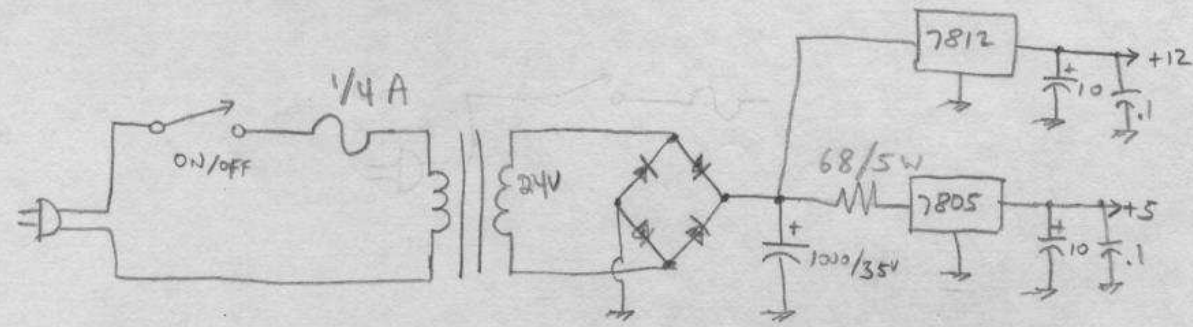

TONE TO MESSAGE  
 CONVERTER -  
 ROBERT GLASER, 4-81

# PORT 1