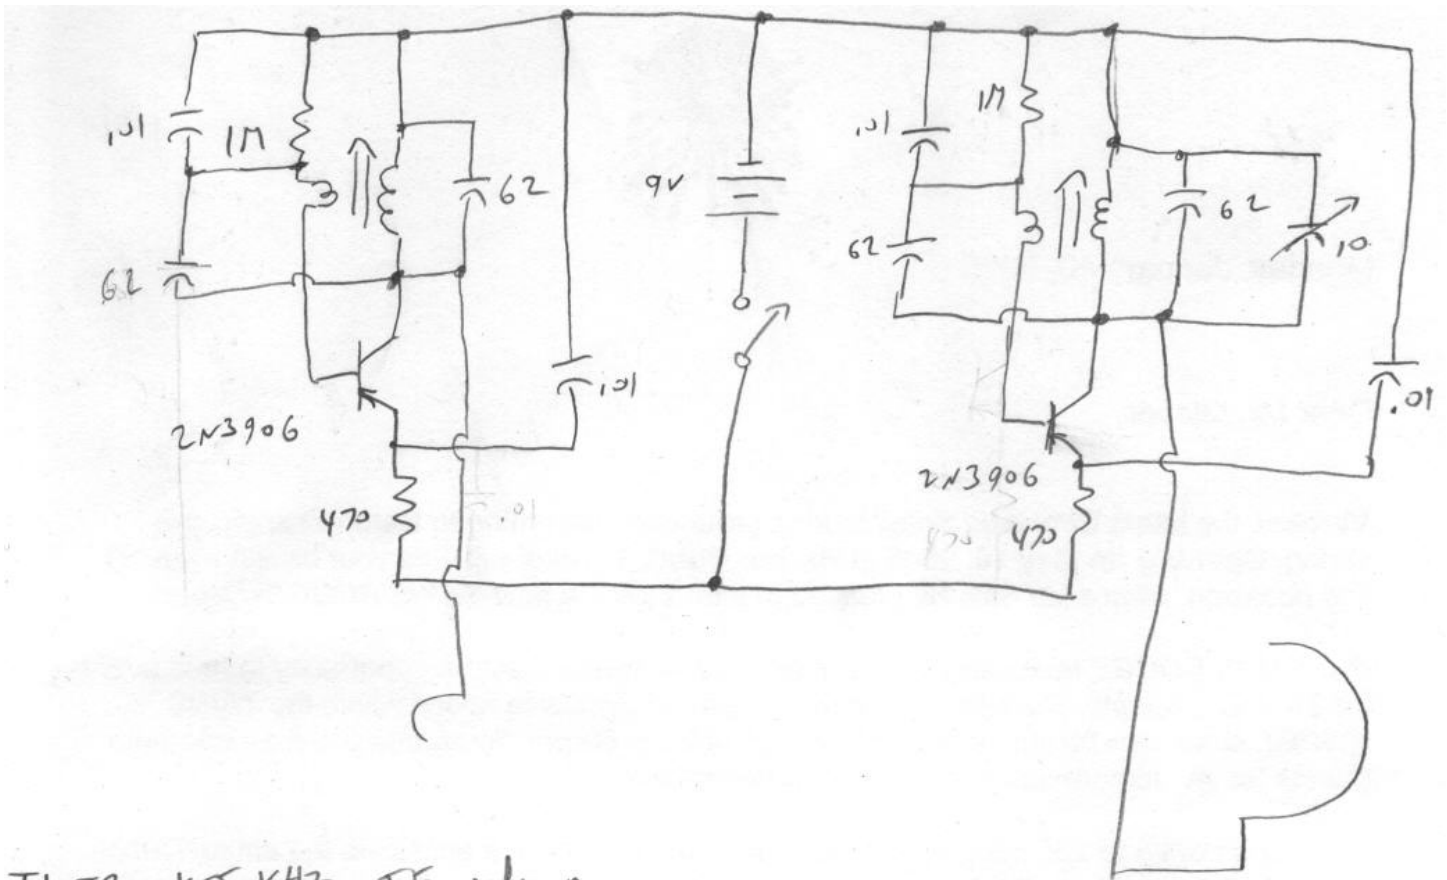

Theremin Schematic

T1, T2 455 KHz IF xtmr, no
internal cap.

≈ 780 kHz

Theremin, h 1-23-05