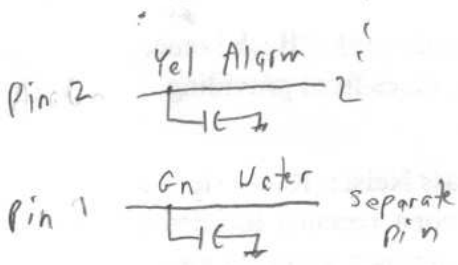

0Fn-1A forward LED drop 2.43V @ 4mA

NTCLE100E3103HB0

Thermostat Interface
N35C 12-2015