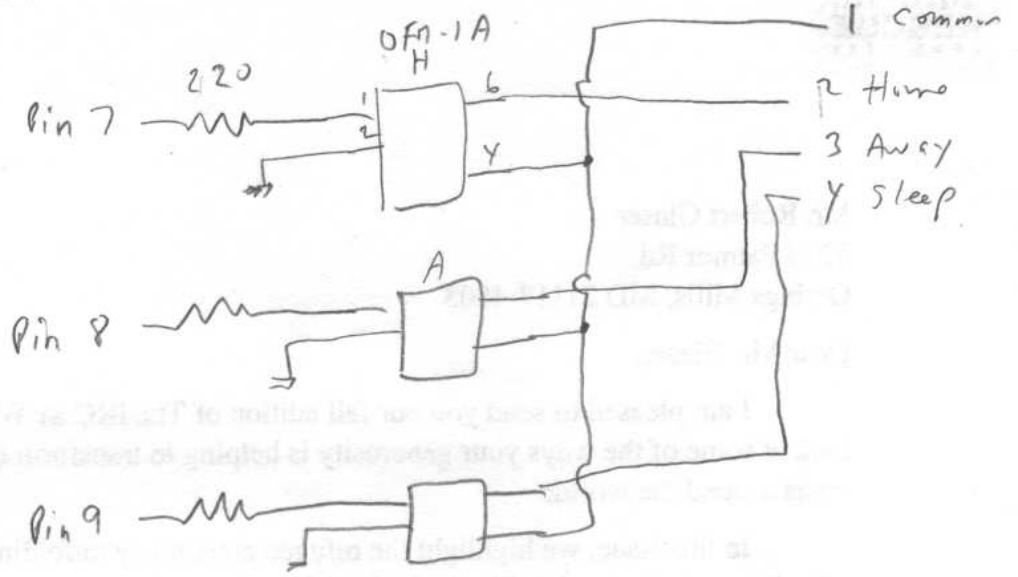

0Fn-1A forward LED drop 2.43V @ 4mA

NTCLE100E3103HB0

Thermostat Interface
N35C 12-2015